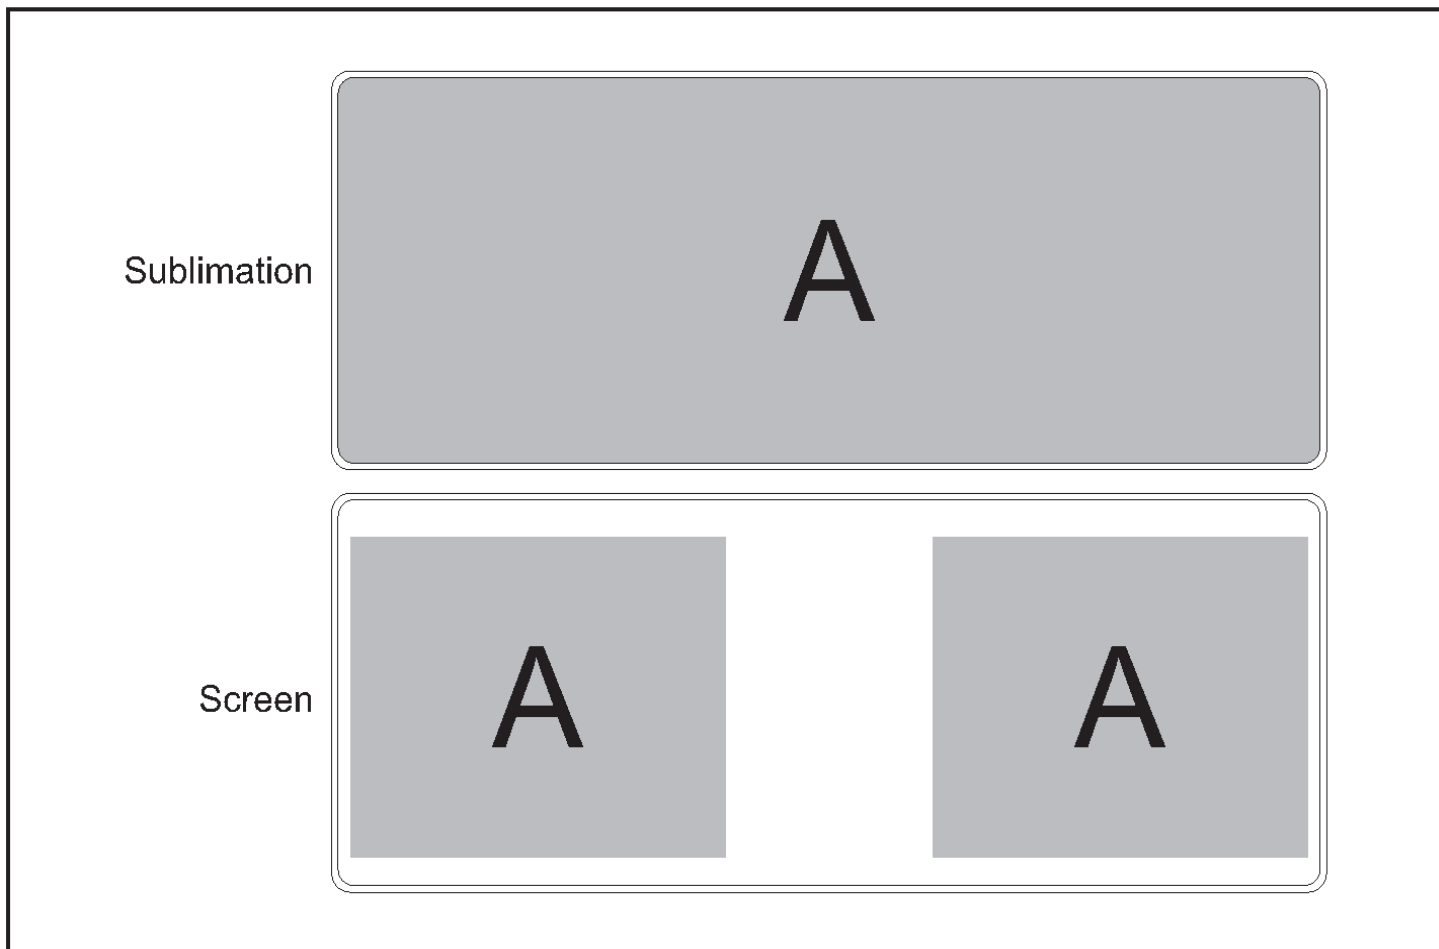

GIFT-17409

Manoeuvre Sublimation Desk or Bar Mat

Need to know:

- Includes Full-Colour, 1-Position Sublimation (setup fee applies)

- NB Sublimation: Branding will be inconsistent where seams joins.

Branding Options:

Position	Branding Method (Branding Code)	No. of Colours	Dimension
A	Sublimation (SUB-C)	Full Colour	760mm wide x 290mm high
A	Screen Print (SC)	1 Colour	290mm wide x 240mm high